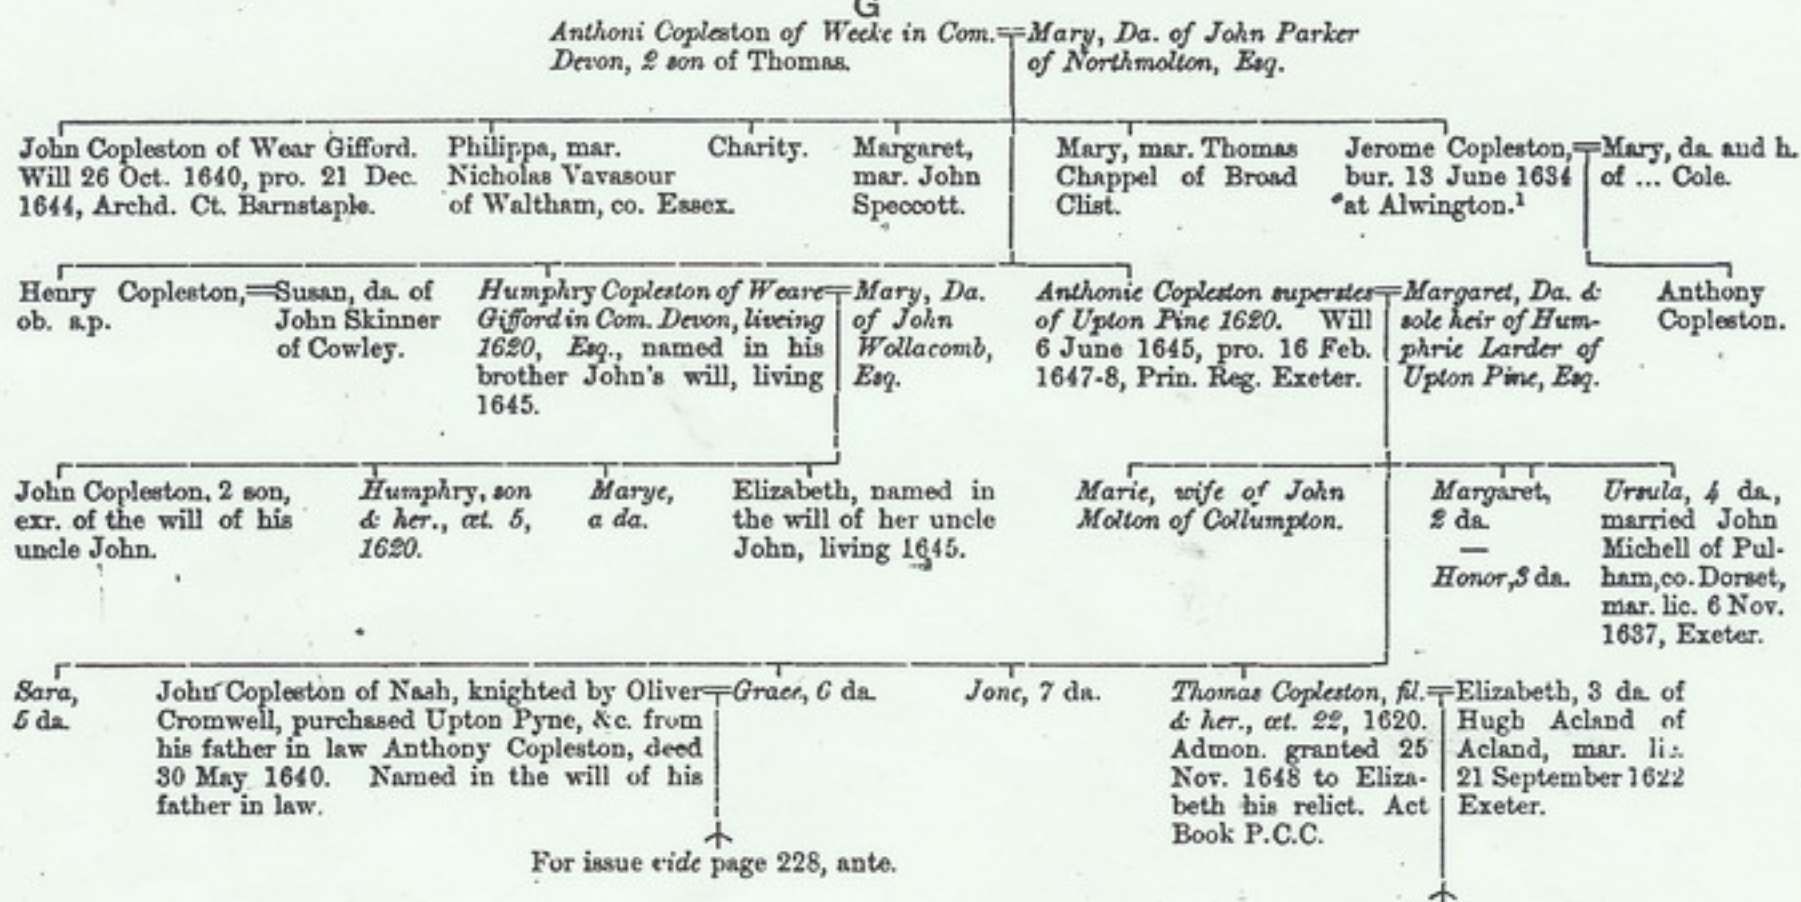

COPELSTON OF WEAR GIFFORD.

Vide page 227.

\*. \* The portion of this pedigree printed in *italic* is a copy of the Original Visitation of Devon 1620, Harl. MS 1163, ff. 88. signed Humfry Coplestone, and 158, signed John Gunne.